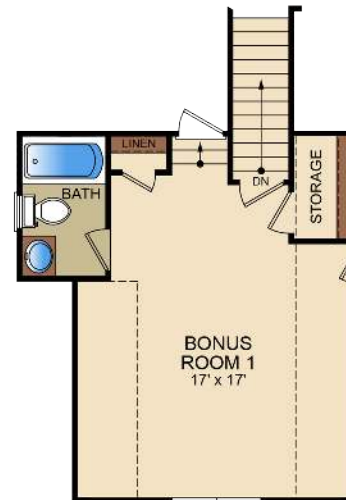

The Waterford Stratton

2018 Parade of Homes Bronze Award-Winner

The Waterford Stratton

Award-Winning Floor Plan

2,008 First Floor sq. feet

386 Front Bonus Suite sq. feet

1,043 Double Bonus Room sq. feet

186 Front Porch sq. feet

255 Screened Porch sq. feet

526 Garage sq. feet

3,361 Total sq. feet

**Have questions?
Call (910) 397-2777**

Not to scale, rendering may not reflect exact floor plan.

FLOOR PLAN

OPT. FRONT BONUS ROOM WITH FULL BATH

OPT. DOUBLE BONUS ROOM WITH SINGLE BATH