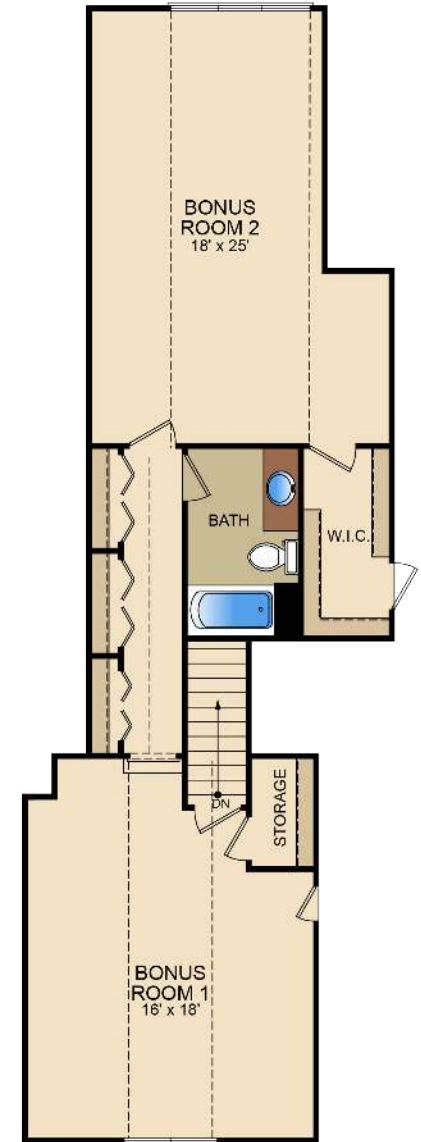

The Waterford Stratton

2018 Parade of Homes Bronze Award-Winner

The Waterford Stratton

Award-Winning Floor Plan

2,008 First Floor sq. feet

386 Front Bonus Suite sq. feet

1,043 Double Bonus Room sq. feet

186 Front Porch sq. feet

255 Screened Porch sq. feet

526 Garage sq. feet

3,361 Total sq. feet

**Have questions?
Call (910) 397-2777**

Not to scale, rendering may not reflect exact floor plan.

FLOOR PLAN

OPT. FRONT BONUS ROOM WITH FULL BATH

OPT. DOUBLE BONUS ROOM WITH SINGLE BATH