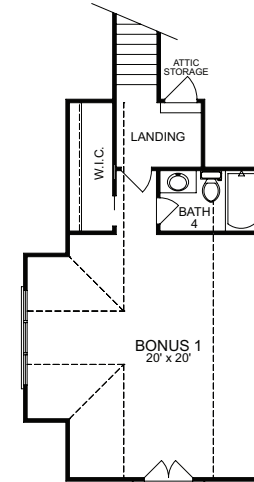

• *The Copperwynd* •

• The Copperwynd •

57' wide x 79'6" long

FIRST FLOOR

Not to scale,
 rendering may not
 be exact floor plan.

Optional Double Bonus
 Room with Full bath
 1223 sq. ft.

Optional Front Bonus
 Room with Full bath
 556 sq. ft.