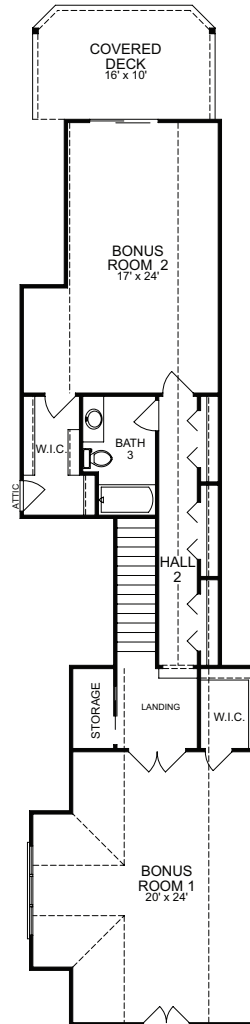

• *The Copperwynd* •

• The Copperwynd •

57' wide x 79'6" long

FIRST FLOOR

Not to scale,
 rendering may not
 be exact floor plan.

Optional Double Bonus
 Room with Full bath
 1223 sq. ft.

Optional Front Bonus
 Room with Full bath
 556 sq. ft.

OPT. MASTER BATH 2

Call 910-279-3059 for more information.
WWW.LIBERTYHOMESANDBUILDING.COM