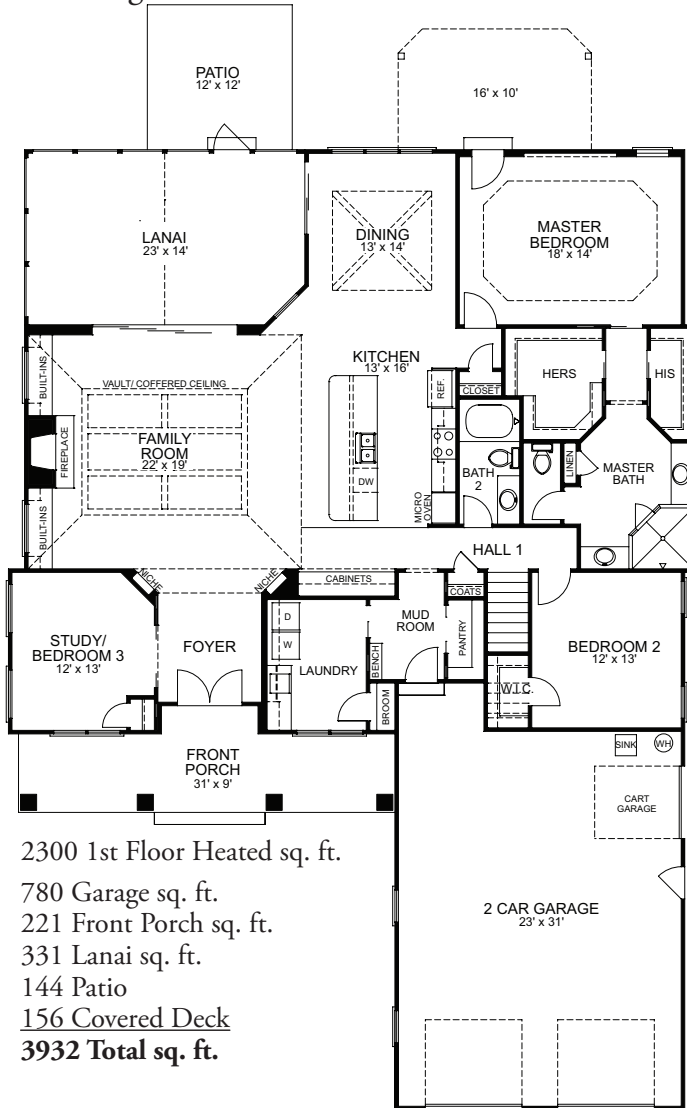

• *The Copperwynd* •

• The Copperwynd •

57' wide x 79'6" long

FIRST FLOOR

Not to scale,
 rendering may not
 be exact floor plan.

Optional Double Bonus
 Room with Full bath
 1223 sq. ft.

Optional Front Bonus
 Room with Full bath
 556 sq. ft.