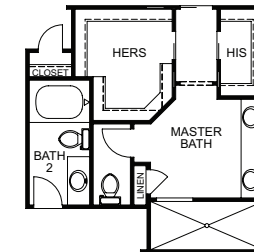

• *The Copperwynd* •

• The Copperwynd •

57' wide x 79'6" long

FIRST FLOOR

Not to scale,
 rendering may not
 be exact floor plan.

Optional Double Bonus
 Room with Full bath
 1223 sq. ft.

Optional Front Bonus
 Room with Full bath
 556 sq. ft.

OPT. MASTER BATH 2

Call 910-279-3059 for more information.
WWW.LIBERTYHOMESANDBUILDING.COM