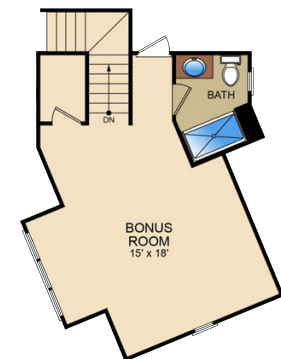

The Adele

Popular Split-Floor Plan

The Adele

Popular Split-Floor Plan

Building Area: 61x82

2,242 First Floor sq. feet

263 Front Porch sq. feet

377 Screened Porch sq. feet

560 Garage sq. feet

3,442 Total sq. feet

435 *Optional Bonus Room
with Full Bath*

**Have questions?
Call (910) 397-2777**