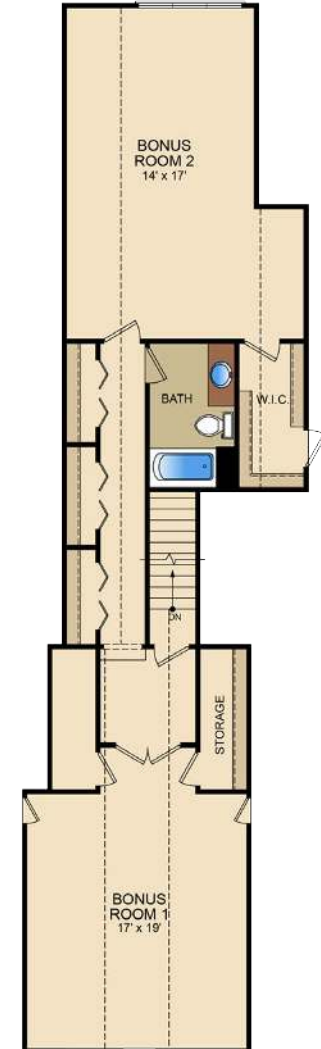

The Avalon

Award-Winning Floor Plan in 2015 and 2016

The Avalon

Award-Winning Floor Plan

Building Area: 64x85

2214 First Floor sq. feet

534 Front Porch sq. feet

345 Screened Porch sq. feet

720 Garage sq. feet

3,813 Total sq. feet

1,218 Optional Double Bonus Rooms with Full Bath

495 Optional Front Bonus Room with Full Bath

**Have questions?
Call (910) 397-2777**