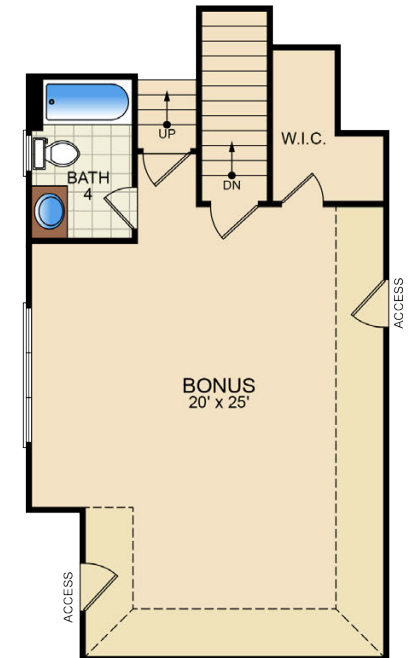

## Award-Winning Floor Plan

**Building Area: 59x78**

**2,416** First Floor sq. feet

**410** Covered Screened Lanai sq. feet

**663** Garage sq. feet

**3,489** Total sq. feet

**583** Optional Bonus Room  
with Full Bath