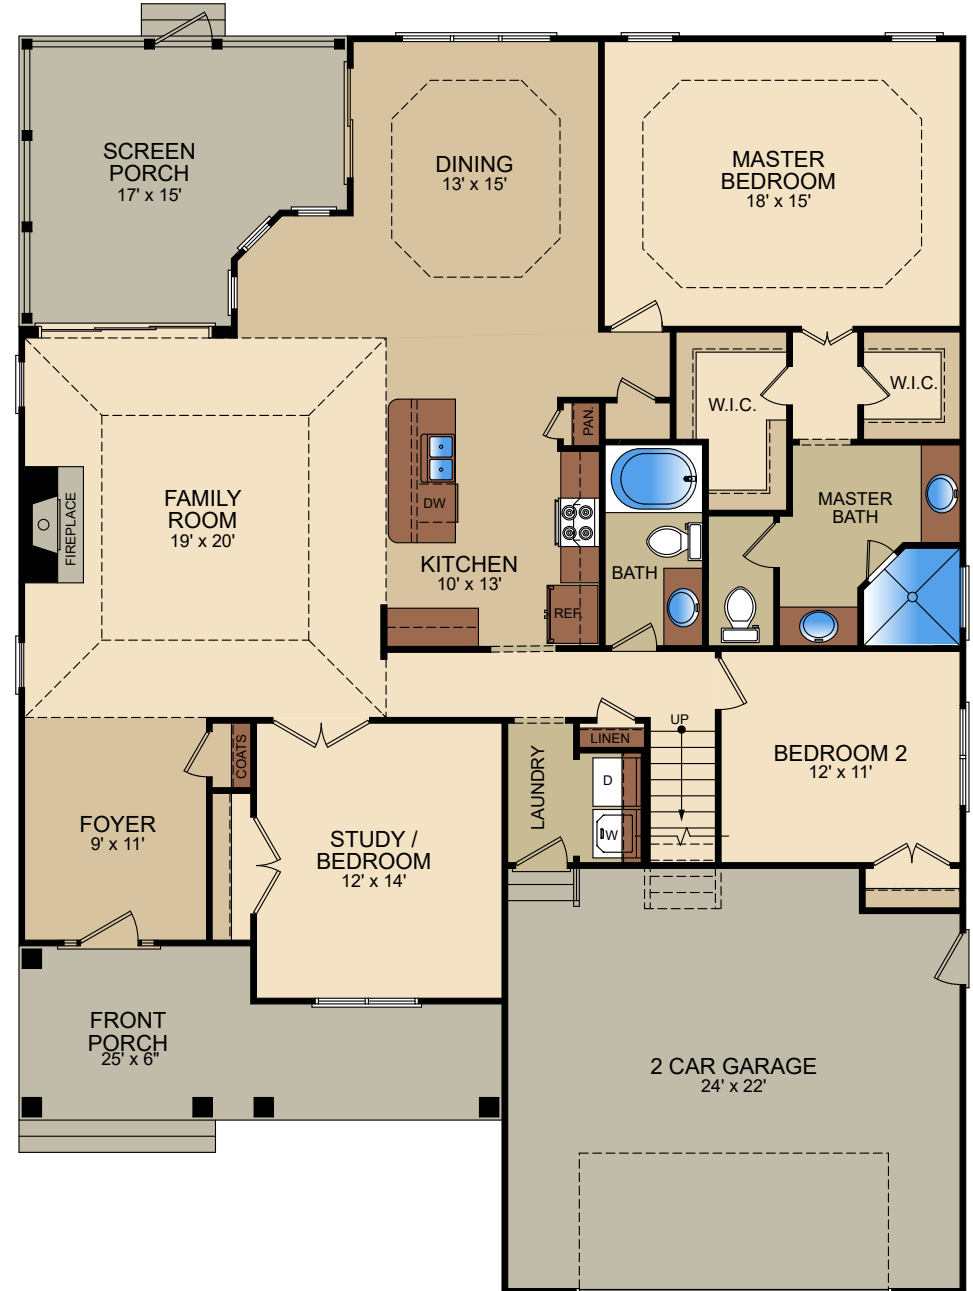

The Waterford Stratton

2018 Parade of Homes Bronze Award-Winner

The Waterford Stratton

Award-Winning Floor Plan

Building Area: 49x69

2,060 First Floor sq. feet

186 Front Porch sq. feet

255 Screened Porch sq. feet

526 Garage sq. feet

3,027 Total sq. feet

**Have questions?
Call (910) 397-2777**

The Waterford Stratton

Award-Winning Floor Plan

1,034 *Optional Double Bonus Rooms with Full Bath sq. feet*

420 *Front Bonus Room with Full Bath sq. feet*