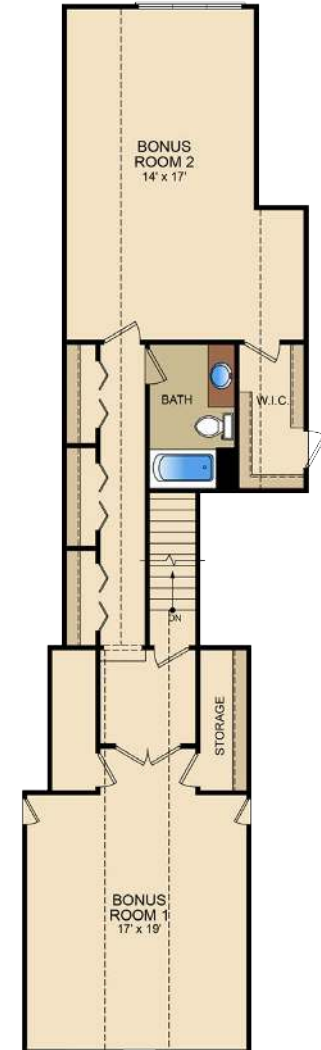

The Avalon

Award-Winning Floor Plan in 2015 and 2016

The Avalon

Award-Winning Floor Plan

Building Area: 64x85

2214 First Floor sq. feet

534 Front Porch sq. feet

345 Screened Porch sq. feet

720 Garage sq. feet

3,813 Total sq. feet

1,218 Optional Double Bonus Rooms with Full Bath

495 Optional Front Bonus Room with Full Bath

**Have questions?
Call (910) 397-2777**