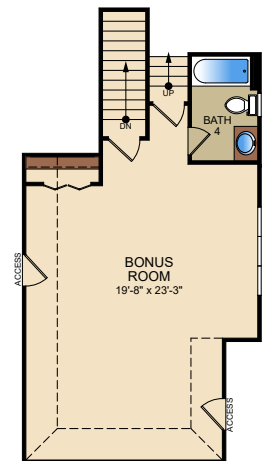

## New Floor Plan

**Building Area: 61x89**

**2,496** First Floor sq. feet

**94** Portico sq. feet

**510** Lanai sq. feet

**800** Garage sq. feet

**3,891** Total sq. feet

**632** Optional Bonus Room  
with Full Bath