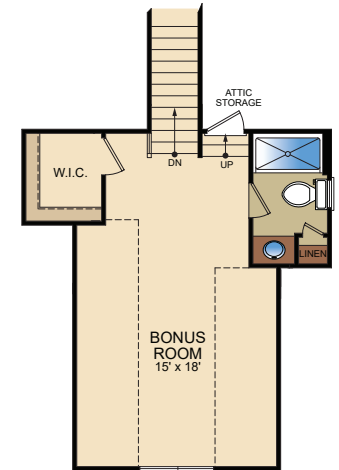

# The Camden

**Southern Charm at It's Best**

**Building Area: 51x78**

*2,041 First Floor sq. feet*

*214 Front Porch sq. feet*

*250 Screened Porch sq. feet*

*613 Garage sq. feet*

*3,118 Total sq. feet*

**400** *Optional Bonus Room  
with Full Bath*

**Have questions?  
Call (910) 397-2777**