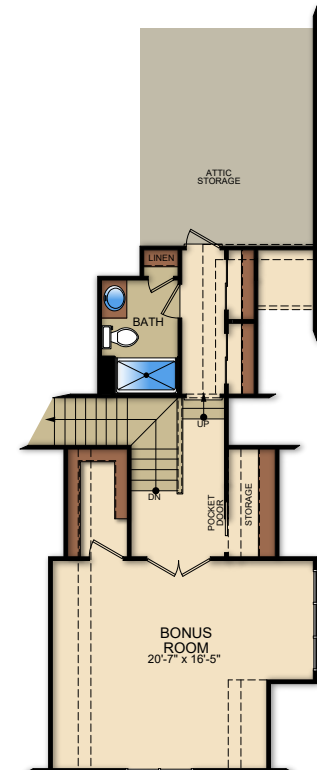

# The Prescott

**New Floor Plan!**

**Building Area: 62x84**

*2,467 First Floor sq. feet*

*263 Front Porch sq. feet*

*310 Screened Porch sq. feet*

*670 Garage sq. feet*

*3,710 Total sq. feet*

*634 Optional  
Bonus Room  
with Full Bath*

**Have questions?  
Call (910) 397-2777**