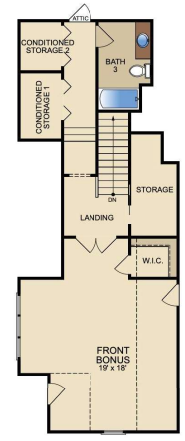

LIBERTY
HOMES

Lynnhaven II

Diamond Award Winner

Lynnhaven II

Diamond Award Winner

Building Area: 59x83

2,507 First Floor Heated sq. feet

394 Front Porch sq. feet

533 Screened Porch sq. feet

661 Garage sq. feet

4,095 Total Living sq. feet

497 sq. feet Optional Front Bonus Room w/ Full Bath

681 sq. feet Optional Hybrid Bonus Room w/ Full Bath

1,251 sq. feet Optional Double Bonus Room w/ Full Bath

HYBRID BONUS ROOM OPTION

2ND FLOOR PLAN (OPTION 1)

DOUBLE BONUS ROOM OPTION

OPT. DECK

FRONT BONUS ROOM OPTION

SECOND FLOOR

2ND FLOOR PLAN (OPTION 2)

Have questions?
Call (910) 397-2777