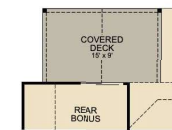

LIBERTY
HOMES

Lynnhaven II

Diamond Award Winner

Lynnhaven II

Diamond Award Winner

Building Area: 59x83

2,507 First Floor Heated sq. feet

394 Front Porch sq. feet

533 Screened Porch sq. feet

661 Garage sq. feet

4,095 Total Living sq. feet

497 sq. feet Optional Front Bonus Room w/ Full Bath

681 sq. feet Optional Hybrid Bonus Room w/ Full Bath

1,251 sq. feet Optional Double Bonus Room w/ Full Bath

HYBRID BONUS ROOM OPTION

2ND FLOOR PLAN (OPTION 1)

DOUBLE BONUS ROOM OPTION

OPT. DECK

FRONT BONUS ROOM OPTION

SECOND FLOOR

2ND FLOOR PLAN (OPTION 2)

Have questions?
Call (910) 397-2777